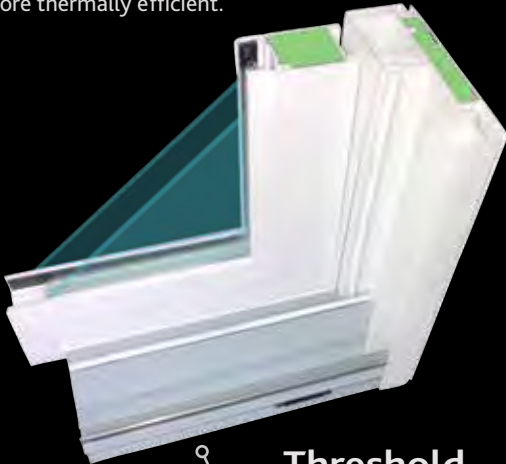

dust free, kid and pet safe

*options

ENERGYSMART® GLASS

Standard EnergySMART® SUPREME² glass features the Intercept® U-shaped steel spacer system and Argon gas fill between panes. Temperature transfer and condensation are reduced. EnergySMART upgrades offer stronger resistance to temperature transfer.

Ask about ENERGY STAR qualified doors.

MULTI-POINT LOCK SECURITY*

Steel hooks lock at three points.

3-Point Multi-Point*

ULTRAWELD
SELECT

Vinyl-Wrapped Threshold/Sill

More thermally efficient.

Threshold