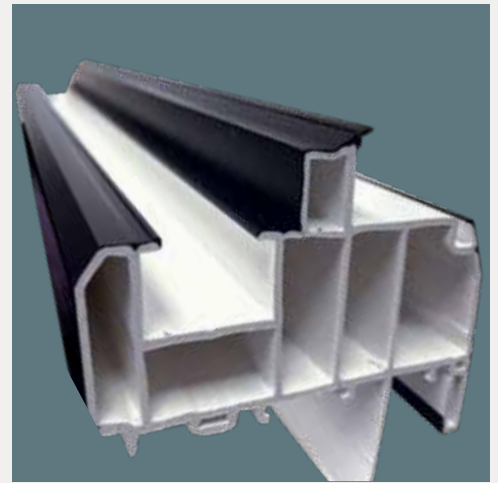

# Introducing **BLACK CASEMENT**

*Black Interior Cap and Black Interior/Exterior Cap is only available on Casements, Awnings and Casement Picture Window*

Get creative with choosing one of the many options offered to create your own custom look. All casements will require removal of a screen to adjust miniblinds.

Heavy Duty Casement Crank Mechanism

Black Cap interior and interior/exterior options are white vinyl windows with a black cap extruded onto either the interior or interior and exterior.

Foam-Filled main frame & sash. Intercept® Stainless Spacer (both options)

Low profile, easy crank operators

Lock mechanism provides a smooth, secure operation sealing the closure in three places.

Heavy duty casement sash hooks & frame bar lock in up to three places.

NAMI Certified

## Optional CORNER DRIVE HARDWARE

- Patented Heavy-Duty Unit
- Smoothly relays movement from the ever to the tie-bar system
- Serrated teeth for robust & precise link rod fitting
- Time-tested easy clip-on feature for secure tie-bar connection