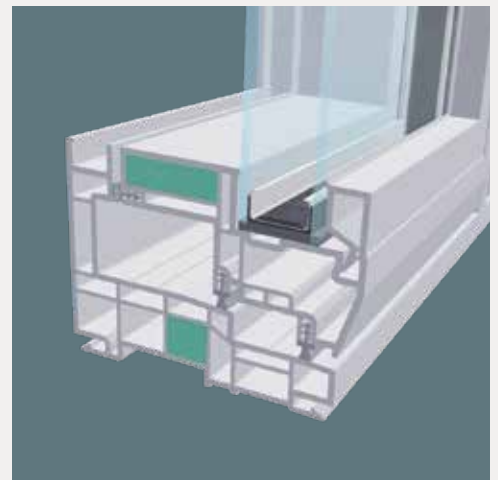

# Introducing **BLACK CASEMENT**

*Black Interior Cap and Black Interior/Exterior Cap is only available on Casements, Awnings and Casement Picture Window*

Get creative with choosing one of the many options offered to create your own custom look. All casements will require removal of a screen to adjust miniblinds.

Heavy Duty Casement Crank Mechanism

Black Cap interior and interior/exterior options are white vinyl windows with a black cap extruded onto either the interior or interior and exterior.

Foam-Filled main frame & sash. Intercept® Stainless Spacer (both options)

Low profile, easy crank operators

Lock mechanism provides a smooth, secure operation sealing the closure in three places.

Heavy duty casement sash hooks & frame bar lock in up to three places.

NAMI Certified

## Optional CORNER DRIVE HARDWARE

- Patented Heavy-Duty Unit
- Smoothly relays movement from the ever to the tie-bar system
- Serrated teeth for robust & precise link rod fitting
- Time-tested easy clip-on feature for secure tie-bar connection